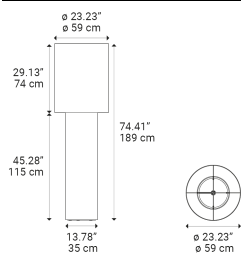

Pipe Large

Light source

LED E27
2 max 25 W

Diffuser: Linen

- White
- Black

Code

50773 1000

50773 2000

Net weight: 8.50 kg

Parcels: 3

CE

IP20

Energy Saving 

 DIM

ERC

Options of Pipe