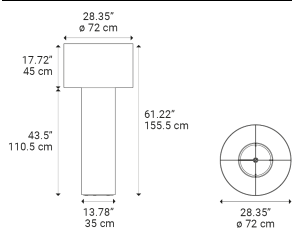

Pipe Medium

Light source

LED E27
2 max 25 W

Diffuser: Linen

- White
- Black

Code

50772 1000
50772 2000

Net weight: 9.00 kg