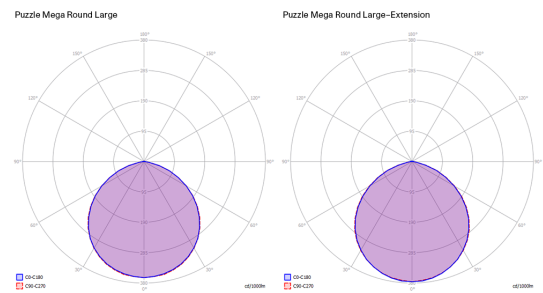

The LED-only light source contained in this fixture must only be replaced by the manufacturer, its support service or similarly qualified personnel.

Puzzle Mega round large

LED
Turnable white

33 W
2700 K - 5980 lm
3000 K - 6120 lm
700 mA
CRI 90
MacAdam 3-Step

Photometric data

Options of Puzzle Mega

Puzzle Mega round small

Puzzle Mega square small

Puzzle Mega square large