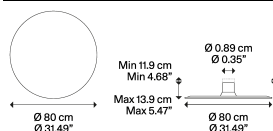

Puzzle Mega round large

Light source

LED
Turnable white
33 W
2700 K - 5980 lm
3000 K - 6120 lm
700 mA
CRI 90
MacAdam 3-Step

LED and driver included

Structure: Metal

- Matte White – 9016
- Matte White – 9016
- Matte White – 9016
- Matte White – 9016