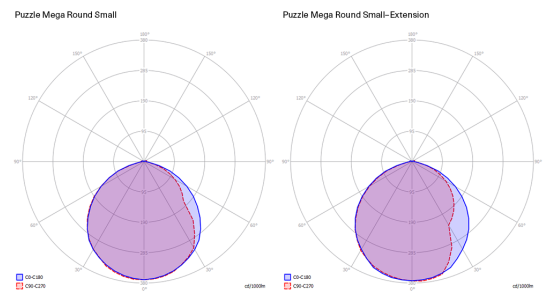

The LED-only light source contained in this fixture must only be replaced by the manufacturer, its support service or similarly qualified personnel.

Puzzle Mega round small

LED
Turnable white

25 W
2700 K - 4590 lm
3000 K - 4690 lm
550 mA
CRI 90
MacAdam 3-Step

Photometric data

Options of Puzzle Mega

Puzzle Mega round large

Puzzle Mega square small

Puzzle Mega square large