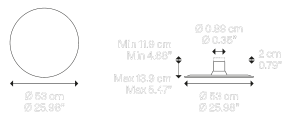

Puzzle Mega round small

Light source

LED
Turnable white
25 W
2700 K - 4590 lm
3000 K - 4690 lm
550 mA
CRI 90
MacAdam 3-Step

LED and driver included

Structure: Metal

● Matte White – 9016
● Matte White – 9016
● Matte White – 9016
● Matte White – 9016