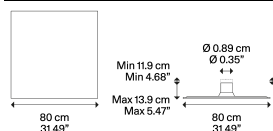

Puzzle Mega square large

Light source

LED
Turnable White
33 W
2700 K - 5980 lm
3000 K - 6120 lm
700 mA
CRI 90
MacAdam 3-Step

LED and driver included

Structure: Metal

- Matte White – 9016
- Matte White – 9016
- Matte White – 9016
- Matte White – 9016