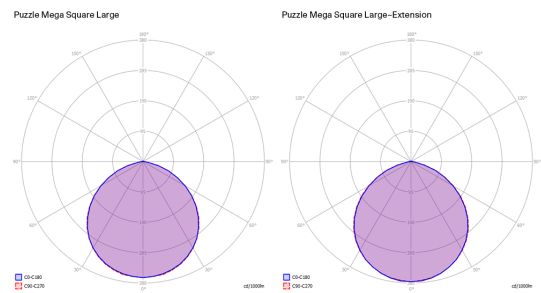

The LED-only light source contained in this fixture must only be replaced by the manufacturer, its support service or similarly qualified personnel.

Puzzle Mega square large

LED
Turnable White

33 W
2700 K - 5980 lm
3000 K - 6120 lm
700 mA
CRI 90
MacAdam 3-Step

Photometric data

Options of Puzzle Mega

Puzzle Mega round small

Puzzle Mega round large

Puzzle Mega square small