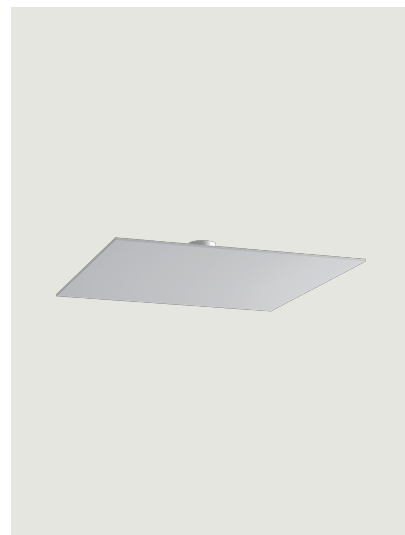

Puzzle Mega,
Design by Studio Italia Design

Model Puzzle Mega square large

Large geometric figures characterised by essential forms, which almost merge with the interior architecture when off, only to be surprisingly revealed as harmonies of light and shadow when lit. New matte finishes warm up the geometric panels of *Puzzle Mega*, liquid red, white, taupe and black paints that open new decorative possibilities, playing with harmonies and contrasts of colours and shapes. With *Puzzle Mega*, light gracefully decorates walls and ceilings.

Puzzle Mega square large

Light source

LED
Turnable White
33 W
2700 K - 5980 lm
3000 K - 6120 lm
700 mA
CRI 90
MacAdam 3-Step

LED and driver included

Structure: Metal

- Matte White – 9016
- Matte White – 9016
- Matte White – 9016
- Matte White – 9016

Diffuser: MDF

- Matte White – 9016
- Matte Black – 9005
- Taupe
- Red

Code

16749 1023
16749 2023
16749 3923
16749 6023

Net weight: 8.80 kg

Parcels: 2

Connectable directly to a 4" Standard J-Box

CE

The LED-only light source contained in this fixture must only be replaced by the manufacturer, its support service or similarly qualified personnel.

Puzzle Mega square large

LED
Turnable White

33 W
2700 K - 5980 lm
3000 K - 6120 lm
700 mA
CRI 90
MacAdam 3-Step