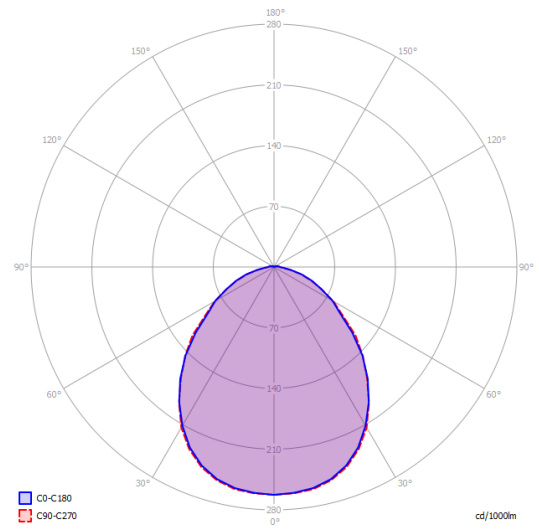

## Kelly large dome 80

E27 LED W / L max 12 cm  
4x 25 W W / L max 4,72"

## Photometric data