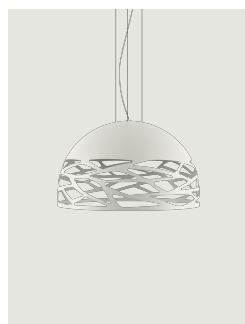

Options of Kelly

Kelly small dome 50