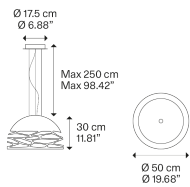

Kelly small dome 50

Light source

E27 LED W / L max 12 cm
3x 25 W W / L max 4,72"

Structure: Metal

Matte White – 9010

Matte Black – 9005

Coppery Bronze

Matte Champagne

14126 3500

14126 4500

Net weight: 6.00 kg

Parcels: 1

Connectable directly to a 4" Standard J-Box

IP20

TRIAC

220-240V

ERC

DALI
CONTROLLABLE

Kelly small dome 50

E27 LED W / L max 12 cm
3x 25 W W / L max 4,72"

Photometric data

Options of Kelly

Kelly medium dome 60

Kelly large dome 80