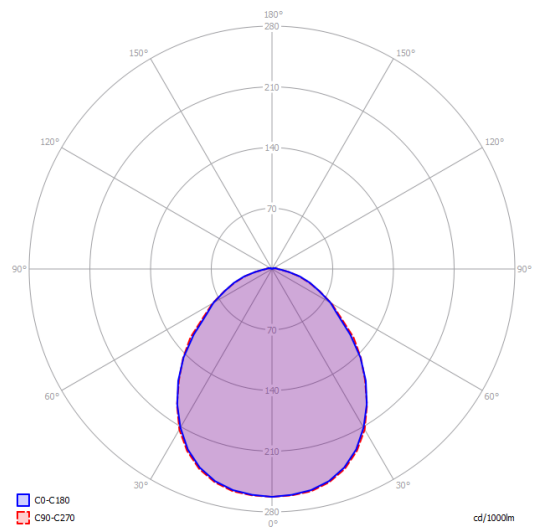

Kelly small dome 50

Light source

E27 LED W / L max 12 cm
3x 25 W W / L max 4,72"

Structure: Metal

Matte White – 9010

Matte Black – 9005

Coppery Bronze

Matte Champagne

ERC

DALI
CONTROLLABLE

Kelly small dome 50

E27 LED W / L max 12 cm
3x 25 W W / L max 4,72"

Photometric data

Options of Kelly

Kelly medium dome 60

Kelly large dome 80