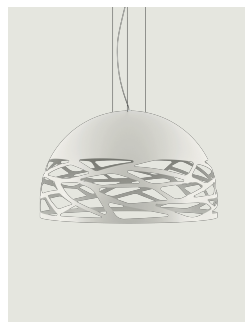

Kelly,
Design by Andrea Tosetto

Model Kelly small dome 50

Seductive beauty with a bold personality thanks to the strong and precise laser cuts, which lighten the metal of the lampshade and create an intriguing play of light and shadow. Kelly is a multifaceted family of suspension and wall lamps that stand out with elegance in any living space thanks to the variety of available forms and finishes.

Kelly small dome 50

Light source

E27 LED W / L max 12 cm
3x 25 W W / L max 4,72"

Structure: Metal

Matte White – 9010

Matte Black – 9005

Coppery Bronze

Matte Champagne

Diffuser: Glass

Polished White

Polished White

Polished White

Polished White

Code

14126 1000

14126 2000

ERC

DALI
CONTROLLABLE

Kelly small dome 50

E27 LED W / L max 12 cm
3x 25 W W / L max 4,72"

Photometric data

Options of Kelly

Kelly medium dome 60

Kelly large dome 80