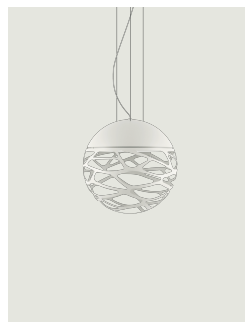

Options of Kelly sphere

Kelly small sphere 40