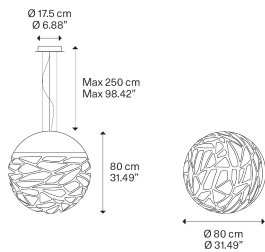

#### Kelly large sphere 80

#### Light source

E27 LED W / L max 12 cm  
4x 25 W W / L max 4,72"

## Kelly large sphere 80

E27 LED W / L max 12 cm  
4x 25 W W / L max 4,72"

## Options of Kelly sphere

Kelly small sphere 40

Kelly medium sphere 50