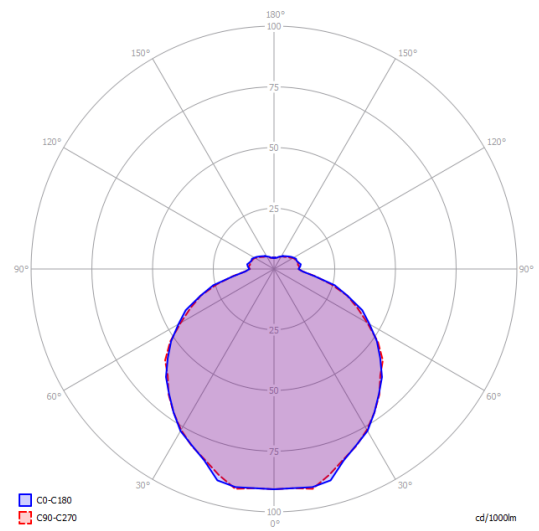

## Kelly large sphere 80

E27 LED W / L max 12 cm  
4x 25 W W / L max 4,72"

## Photometric data