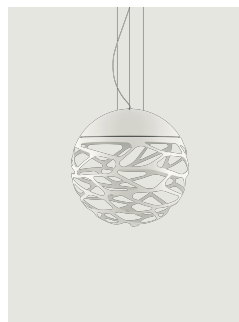

Kelly medium sphere 50