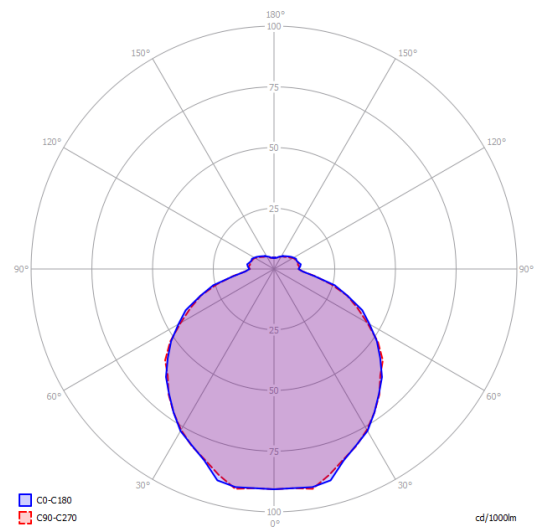

Kelly medium sphere 50

Light source

E27 LED W / L max 12 cm
3x 25 W W / L max 4,72"

Structure: Metal

- Matte White – 9010
- Coppery Bronze

Diffuser: Glass

- Polished White
- Polished White

Code

- 14123 1000
- 14123 3500

Net weight: 9.00 kg

Parcels: 2

Connectable directly to a 4" Standard J-Box

Kelly medium sphere 50

E27 LED W / L max 12 cm
 3x 25 W W / L max 4,72"

Photometric data

Options of Kelly sphere

Kelly small sphere 40

Kelly large sphere 80