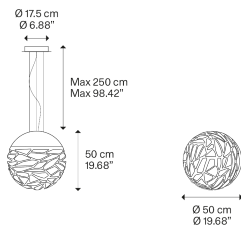

Kelly sphere,
Design by Andrea Tosetto

Model Kelly medium sphere 50

Seductive beauty with a bold personality thanks to the strong and precise laser cuts, which lighten the metal of the lampshade and create an intriguing play of light and shadow. Kelly is a multifaceted family of suspension and wall lamps that stand out with elegance in any living space thanks to the variety of available forms and finishes.

Kelly medium sphere 50

Light source

E27 LED W / L max 12 cm
3x 25 W W / L max 4,72"

Structure: Metal

- Matte White – 9010
- Coppery Bronze

Diffuser: Glass

- Polished White
- Polished White

Code

- 14123 1000
- 14123 3500

Net weight: 9.00 kg

Parcels: 2

Connectable directly to a 4" Standard J-Box

Kelly medium sphere 50

E27 LED W / L max 12 cm
 3x 25 W W / L max 4,72"

Photometric data

Options of Kelly sphere

Kelly small sphere 40

Kelly large sphere 80