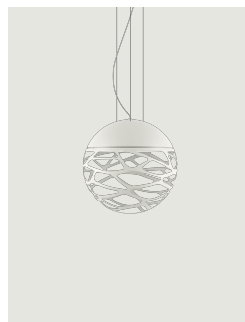

Kelly sphere,
Design by Andrea Tosetto

Model Kelly medium sphere 50

Seductive beauty with a bold personality thanks to the strong and precise laser cuts, which lighten the metal of the lampshade and create an intriguing play of light and shadow. Kelly is a multifaceted family of suspension and wall lamps that stand out with elegance in any living space thanks to the variety of available forms and finishes.

Kelly medium sphere 50

Light source

E27 LED W / L max 12 cm
3x 25 W W / L max 4,72"

Structure: Metal

- Matte White – 9010
- Coppery Bronze

Diffuser: Glass

- Polished White
- Polished White

Code

- 14123 1000
- 14123 3500

Net weight: 9.00 kg

Parcels: 2

Connectable directly to a 4" Standard J-Box

Kelly medium sphere 50

E27 LED W / L max 12 cm
 3x 25 W W / L max 4,72"

Photometric data

Options of Kelly sphere

Kelly small sphere 40

Kelly large sphere 80