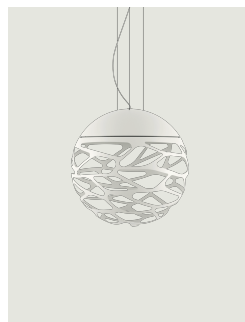

Kelly sphere,
Design by Andrea Tosetto

Model Kelly small sphere 40

Seductive beauty with a bold personality thanks to the strong and precise laser cuts, which lighten the metal of the lampshade and create an intriguing play of light and shadow. Kelly is a multifaceted family of suspension and wall lamps that stand out with elegance in any living space thanks to the variety of available forms and finishes.

Kelly small sphere 40

Light source

E27 LED W / L max 12 cm
3 x 25 W W / L max 4,72"

Structure: Metal

- Matte White – 9010
- Coppery Bronze

Diffuser: Glass

- Polished White
- Polished White

Code

14122 1000
14122 3500

Net weight: 5.50 kg

Parcels: 2

Connectable directly to a 4" Standard J-Box

Kelly small sphere 40

E27 LED W / L max 12 cm
3 x 25 W W / L max 4,72"

Photometric data

Options of Kelly sphere

Kelly medium sphere 50

Kelly large sphere 80