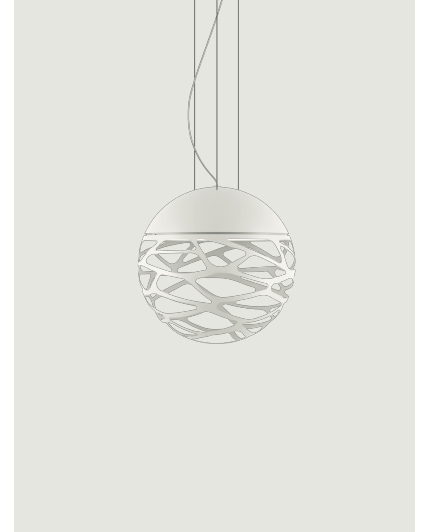

Kelly sphere,
Design by Andrea Tosetto

Model Kelly small sphere 40

Seductive beauty with a bold personality thanks to the strong and precise laser cuts, which lighten the metal of the lampshade and create an intriguing play of light and shadow. Kelly is a multifaceted family of suspension and wall lamps that stand out with elegance in any living space thanks to the variety of available forms and finishes.

Kelly small sphere 40

Light source

E27 LED W / L max 12 cm
3 x 25 W W / L max 4,72"

Structure: Metal

- Matte White – 9010
- Coppery Bronze

Diffuser: Glass

- Polished White
- Polished White

Code

14122 1000
14122 3500

Net weight: 5.50 kg

Parcels: 2

Connectable directly to a 4" Standard J-Box

Kelly small sphere 40

E27 LED W / L max 12 cm
3 x 25 W W / L max 4,72"

Photometric data

Options of Kelly sphere

Kelly medium sphere 50

Kelly large sphere 80