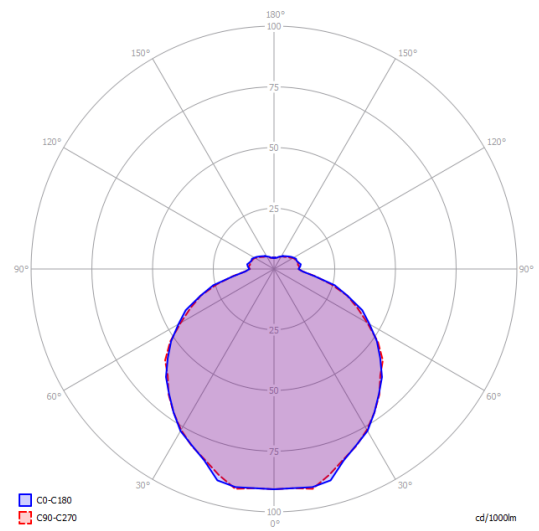

Kelly small sphere 40

Light source

E27 LED W / L max 12 cm
3 x 25 W W / L max 4,72"

Structure: Metal

- Matte White – 9010
- Coppery Bronze

Diffuser: Glass

- Polished White
- Polished White

Code

14122 1000
14122 3500

Net weight: 5.50 kg

Parcels: 2

Connectable directly to a 4" Standard J-Box

Kelly small sphere 40

E27 LED W / L max 12 cm
3 x 25 W W / L max 4,72"

Photometric data

Options of Kelly sphere

Kelly medium sphere 50

Kelly large sphere 80