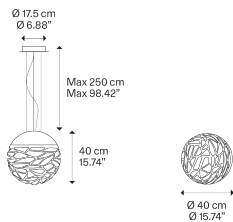

Kelly small sphere 40

Light source

E27 LED W / L max 12 cm
3 x 25 W W / L max 4,72"

Structure: Metal

- Matte White – 9010
- Coppery Bronze

Diffuser: Glass

- Polished White
- Polished White

Code

14122 1000
14122 3500

Net weight: 5.50 kg

Parcels: 2

Connectable directly to a 4" Standard J-Box

Kelly small sphere 40

E27 LED W / L max 12 cm
3 x 25 W W / L max 4,72"

Photometric data

Options of Kelly sphere

Kelly medium sphere 50

Kelly large sphere 80