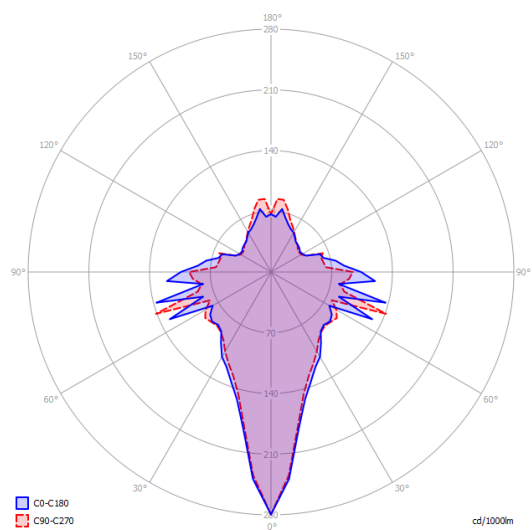

Jefferson mini

LED
2700 K
3 W
450 lm
350 mA
CRI 90
MacAdam 3-Step

Photometric data

Options of Jefferson

Jefferson small