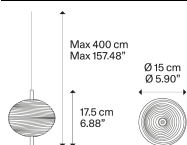

Jefferson mini

Light source

LED
2700 K
3 W
450 lm
350 mA
CRI 90
MacAdam 3-Step

LED and driver included

Structure: Metal

-  Black Chrome
-  Gold

Diffuser: Bohemian crystal

-  Clear Crystal
-  Clear Crystal

Jefferson mini

LED
2700 K
3 W
450 lm
350 mA
CRI 90
MacAdam 3-Step

Photometric data

Options of Jefferson

Jefferson small