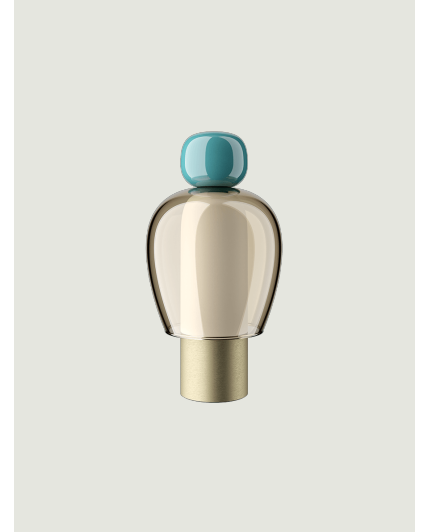

Easy Peasy,  
Design by Luca Nichetto

### Model Easy Peasy Lagoon

With a strong personality and a sculptural form reminiscing the shape of bells, Easy Peasy is a set of portable and rechargeable table lamps, consisting of two rounded elements, a body and a knob. Made of blown glass, *Easy Peasy* allows for personal customisation of the living spaces. Its portability, different shapes and colours, and the *dim-to-warm* functionality of its light source allow users to connect, play and interact with the variable configuration options.

Easy Peasy Lagoon	Light source	Knob: Technopolymer	Shade: Blown glass	Base : Metal	Code
 	LED Dim-to-Warm from 2200 K to 2700 K 5 W 380 lm 2000 mA Battery CRI 90 MacAdam 3-Step	Turquoise	Honey	Brushed Gold	17081 8126