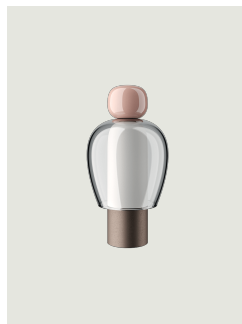

Ecodesign Regulation

The LED-only light source contained in this fixture must only be replaced by the manufacturer, its support service or similarly qualified personnel.

Options of Easy Peasy

Easy Peasy Flamingo