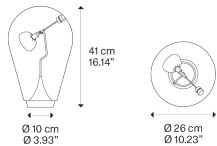

Blow,
Design by Pio & Tito Toso

Model Blow

As light as a breath, Blow is an ethereal and original table lamp. Made from blown glass, it contains a bright LED module that can be directed inside the diffuser to create ever-different beams of light. Perfect for reading or furnishing personal and intimate spaces.

Blow

Light source

LED
2700 K
4.5 W
500 lm
500 mA
CRI 90
MacAdam 3-Step

LED and driver included

Structure: Metal

Chrome

Diffuser: Blown glass

Clear

Code

00880 27

Net weight: 4.00 kg

Parcels: 1

IP20

TRIAC

220-240V

ERC

Energy efficiency class

C

Ecodesign Regulation

The LED-only light source contained in this fixture must only be replaced by the manufacturer, its support service or similarly qualified personnel.

The LED driver contained in this fixture must only be replaced by the manufacturer, its support service or similarly qualified personnel.