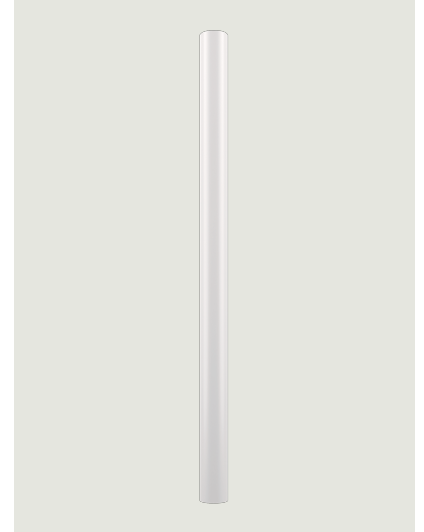

A-Tube,
Design by Studio Italia Design

Model A-Tube large

A simple form that delivers the light to wherever it's needed, enhancing the space. Tubular and slim, A-Tube is a versatile lamp, available in different sizes and finishes, that can be fixed directly to the ceiling, suspended singularly, or used in cluster compositions to create impactful lighting effects.

A-Tube large

Light source

GU10 Par 16 LED
1 x 10 W

W / L max 9 cm
W / L max 3.54"

Bulb not included

Structure: Metal

Matte White – 9010

Matte Black – 9005

Coppery Bronze

Code

09634 1000

09634 2000

09634 3500

Net weight: 1.50 kg

Parcels: 1

CE

IP20

TRIAC

220-240V

ERC

DALI
CONTROLLABLE

A-Tube large

Photometric data

GU10 Par 16 LED
1 x 10 W