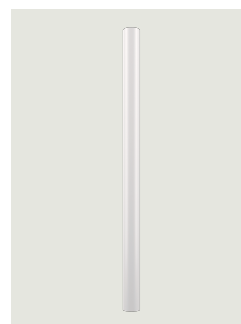

A-Tube,
Design by Studio Italia Design

Model A-Tube medium

A simple form that delivers the light to wherever it's needed, enhancing the space. Tubular and slim, A-Tube is a versatile lamp, available in different sizes and finishes, that can be fixed directly to the ceiling, suspended singularly, or used in cluster compositions to create impactful lighting effects.

A-Tube medium

Light source

GU10 Par 16 LED
1 x 10 W

W / L max 9 cm
W / L max 3.54"

Bulb not included

Structure: Metal

	Code
Matte White – 9010	09633 1000
Matte Black – 9005	09633 2000
Coppery Bronze	09633 3500

Net weight: 0.90 kg

Parcels: 1

A-Tube medium

Photometric data

GU10 Par 16 LED
1 x 10 W

W / L max 9 cm
W / L max 3.54"

Options of A-Tube

A-Tube mini

A-Tube small

A-Tube large