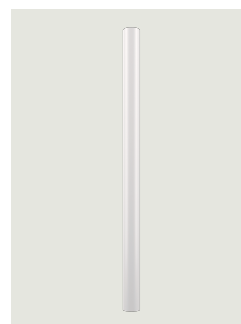

A-Tube,
Design by Studio Italia Design

Model A-Tube small

A simple form that delivers the light to wherever it's needed, enhancing the space. Tubular and slim, A-Tube is a versatile lamp, available in different sizes and finishes, that can be fixed directly to the ceiling, suspended singularly, or used in cluster compositions to create impactful lighting effects.

A-Tube small

Light source

GU10 Par 16 LED
1 x 10 W

W / L max 9 cm
W / L max 3.54"

Bulb not included

Structure: Metal

Matte White – 9010

Matte Black – 9005

Coppery Bronze

Code

09632 1000

09632 2000

09632 3500

Net weight: 0.80 kg

Parcels: 1

CE

Photometric data

Options of A-Tube

A-Tube mini

A-Tube medium

A-Tube large