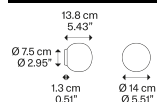

Volum,
Design by Snøhetta

Model Volum 14

Volum is an exclusive series of glass lamps that are poetically simple yet complex in their technical execution. The four blown glass globes with glossy white finish come in different sizes measuring 14, 22, 29 and 42 cm in diameter. Thanks to their inherently distinct shapes, they intuitively complement one another to form unique compositions.

Volum 14

Light source

E14 LED Ø max 5 cm
1 x 15 W Ø max 1.96"
W / L max 9 cm
W / L max 3,54"

Bulb not included

Structure: Silicone

Translucent

Diffuser: Blown glass

Polished White

Code

18741 1200

Net weight: 0.74 kg

Parcels: 2

IP54

Energy Saving

Dim Triac

Options of Volum