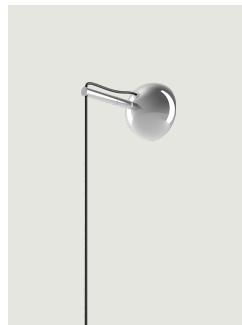

Single Canopies

Model Recessed Micro

Single canopies are ideal for highlighting the corner of a room or enhancing single light sources. They can also be used to create multiple custom combinations on high ceilings or in situations which do not allow lights to be grouped in a cluster.

Recessed Micro

System

Recessed System

Structure: Methacrylate

Code

	Matte White – 9010	R01L01 1000
	Matte Black – 9005	R01L01 2000
	Chrome	R01L01 4000

Net weight: 0.03 kg

Parcels: 1

IP20

Options of Single Canopies

Single Mini

Wall Standard

Single Standard