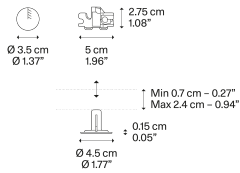

Recessed Micro

System

Recessed System

Structure: Methacrylate

Code

	Matte White – 9010	R01L01 1000
	Matte Black – 9005	R01L01 2000
	Chrome	R01L01 4000

Net weight: 0.03 kg

Parcels: 1