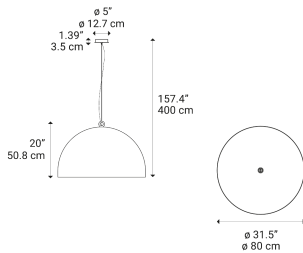

Urban Concrete 80

Light source

LED E27 G95
1 max 25 W

Inside diffuser: Metal

- White
- White
- White

Outside diffuser: Metal

- Pink Dust
- Tough Gray
- Soft Gray

Code

50223 6100
50223 3100
50223 3000

Net weight: 15.50 kg

Parcels: 1

IP20

Energy Saving 

Dim 

Options of Urban Concrete

Urban Concrete 25