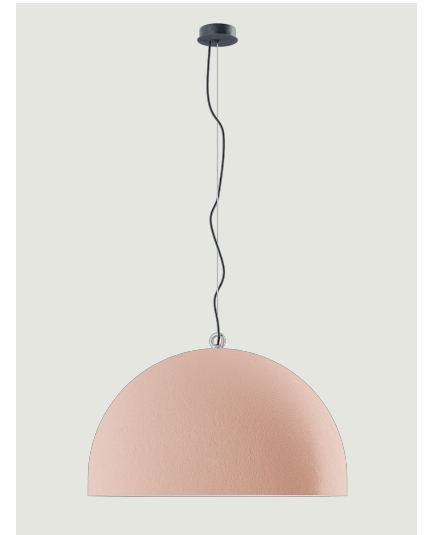

Urban Concrete

Model Urban Concrete 80

Thanks to the contrast between the three cement finishes – *soft gray*, *tough gray* and *pink dust* – and the pure white of the diffuser's internal surface, Urban Concrete gives a touch of material appeal and sophistication to any interior.

Urban Concrete 80

Light source

LED E27 G95
1 max 25 W

Inside diffuser: Metal

- White
- White
- White

Outside diffuser: Metal

- Pink Dust
- Tough Gray
- Soft Gray

Code