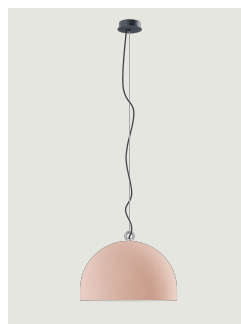

Urban Concrete 50