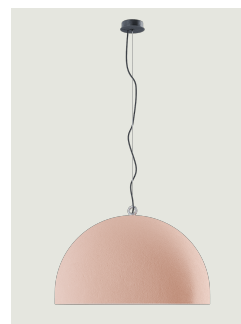

Urban Concrete 80