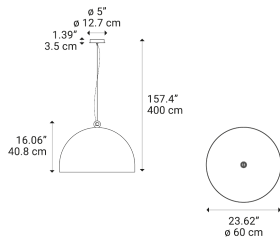

Urban Concrete 60

Light source

LED E27 G95
1 max 25 W

Inside diffuser: Metal

-  White
-  White
-  White

Outside diffuser: Metal

-  Pink Dust
-  Tough Gray
-  Soft Gray

Code

- 50222 6100
- 50222 3100
- 50222 3000

Net weight: 9.00 kg

Parcels: 1

IP20

Energy Saving 

Dim 

Options of Urban Concrete

Urban Concrete 25