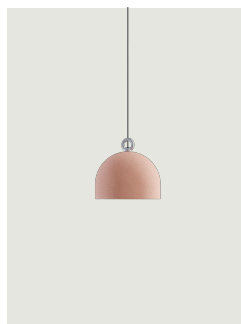

Options of Urban Concrete

Urban Concrete 25