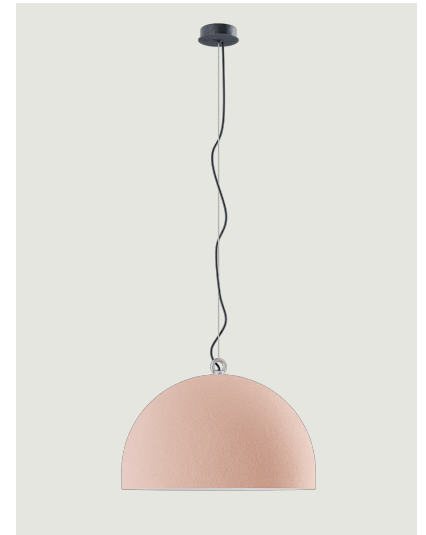

Urban Concrete

Model Urban Concrete 60

Thanks to the contrast between the three cement finishes – *soft gray*, *tough gray* and *pink dust* – and the pure white of the diffuser's internal surface, Urban Concrete gives a touch of material appeal and sophistication to any interior.

Urban Concrete 60

Light source

LED E27 G95
1 max 25 W

Inside diffuser: Metal

-  White
-  White
-  White

Outside diffuser: Metal

-  Pink Dust
-  Tough Gray
-  Soft Gray

Code