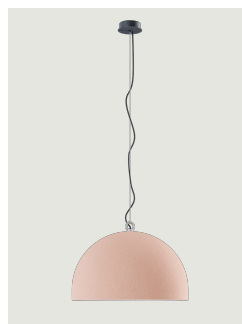

Urban Concrete 60