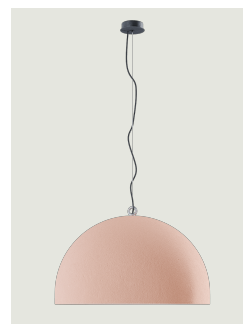

Urban Concrete 80