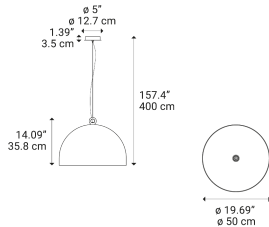

Urban Concrete 50

Light source

LED E27 G95
1 max 25 W

Inside diffuser: Metal

- White
- White
- White

Outside diffuser: Metal

- Pink Dust
- Tough Gray
- Soft Gray

Code

50221 6100
50221 3100
50221 3000

Net weight: 5.50 kg

Parcels: 1

CE

IP20

Energy Saving 

Dim 

EAC