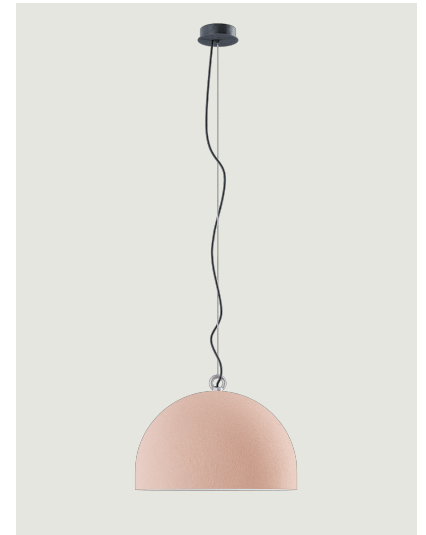

Urban Concrete

Model Urban Concrete 50

Thanks to the contrast between the three cement finishes – *soft gray*, *tough gray* and *pink dust* – and the pure white of the diffuser's internal surface, Urban Concrete gives a touch of material appeal and sophistication to any interior.

Urban Concrete 50

Light source

LED E27 G95
1 max 25 W

Inside diffuser: Metal

- White
- White
- White

Outside diffuser: Metal

- Pink Dust
- Tough Gray
- Soft Gray

Code