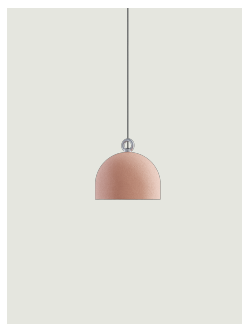

Options of Urban Concrete

Urban Concrete 25